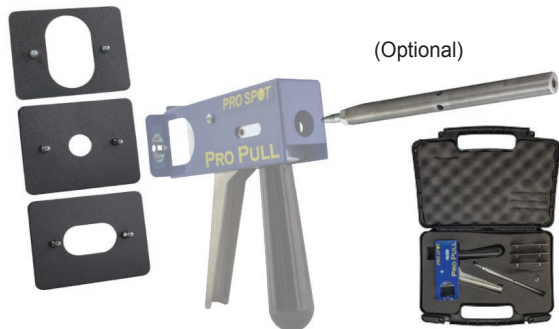

OPTIONAL ACCESSORIES

SA-0535 : Pro Pull Conversion Kit