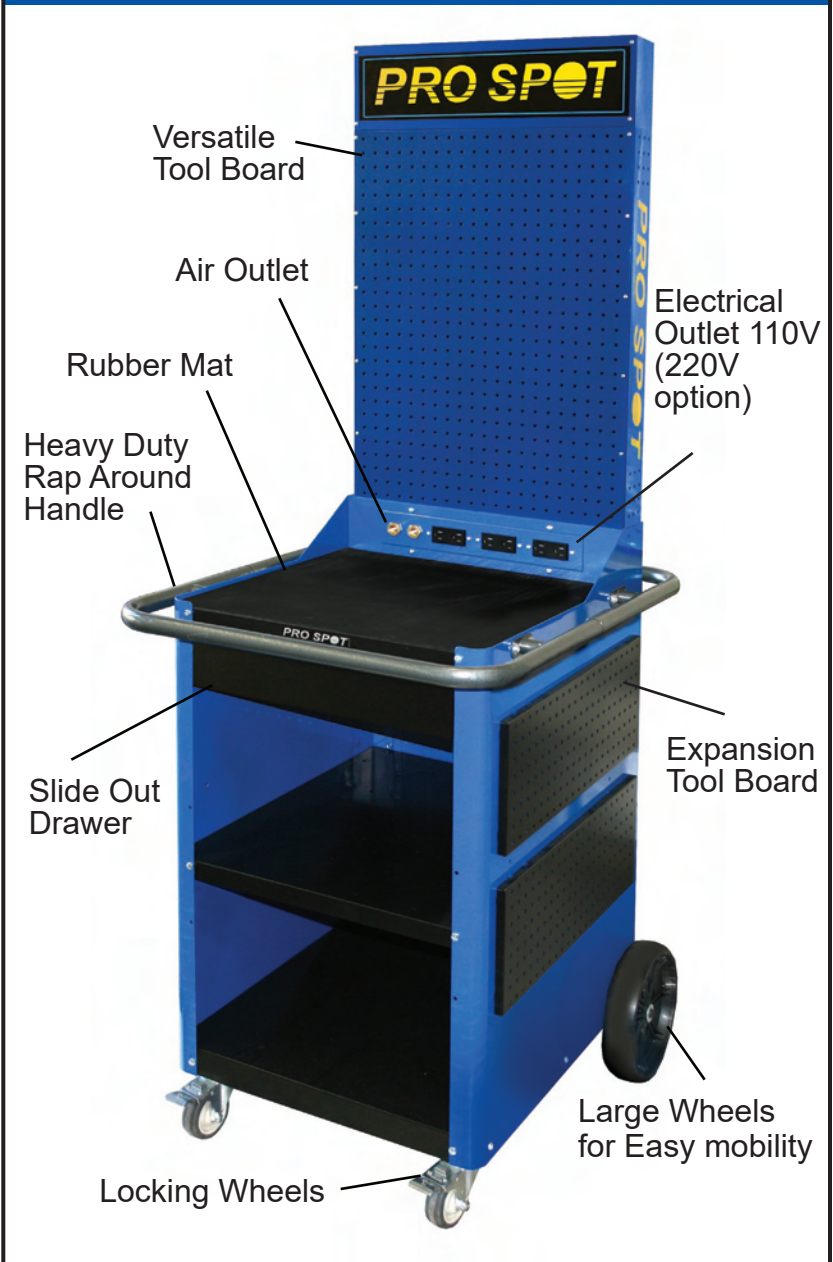

# Mobile Work Station

SA-0020

Expansion Side Peg Panel 90-0148

Adjustable Workbench SA-0027

# Parts List

The Mobile Work Station is great for data storage solutions around the shop!

Versatile Table Mounting System

Sliding Drawer

Shelf Adjusts To Three Different Positions

Easy Removal / Installation of Side Tool Boards