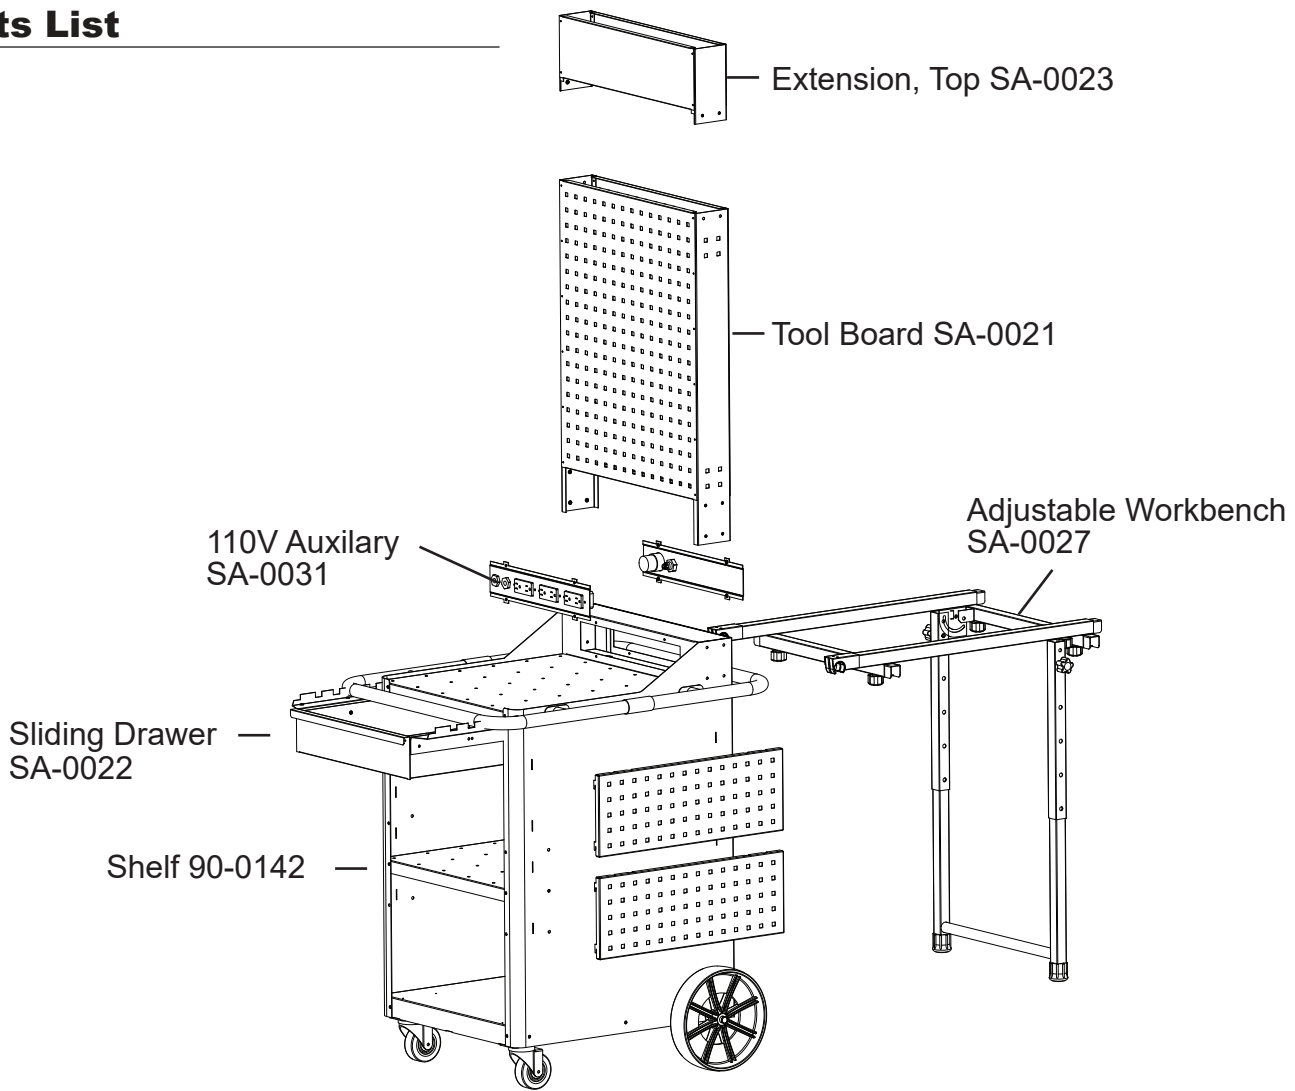

# Mobile Work Station

SA-0020

Expansion Side Peg Panel 90-0148

Adjustable Workbench SA-0027

# Parts List

The Mobile Work Station is great for data storage solutions around the shop!

Versatile Table Mounting System

Sliding Drawer

Shelf Adjusts To Three Different Positions

Easy Removal / Installation of Side Tool Boards